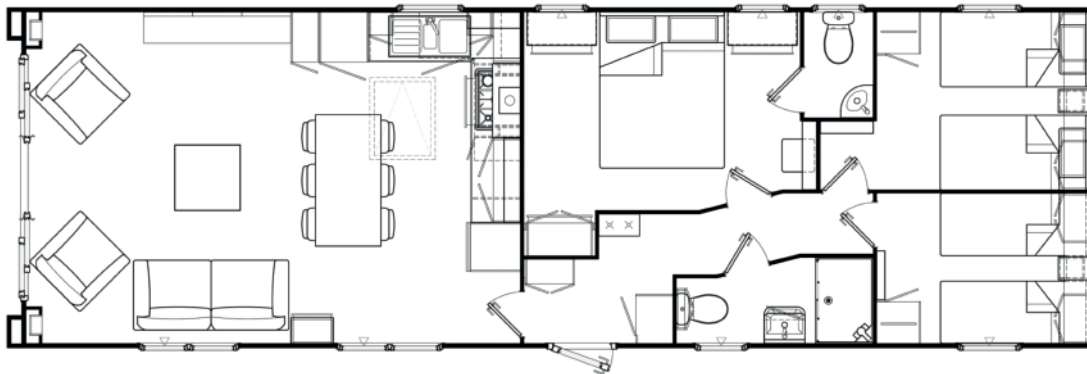

43' x 14'
3DB

Scan the code
to view in 3D

SEE OUR WEBSITE FOR MORE
PHOTOS AND INFORMATION

A place to relax...

RIVERSIDE
COUNTRY LODGES