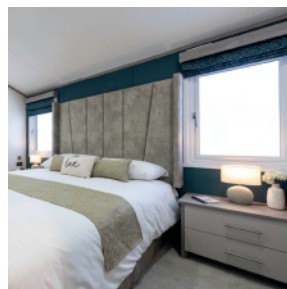

Through into the master bedroom and a super king-size bed (in two bed models), with a large striking headboard, set against a feature wall will spoil the very most discerning of guests. The second bedroom is equally as luxurious with twin 3ft beds and beautiful styling.

Master Bedroom

Super king-size bed (two-bed model only)
Large feature wall-mounted headboard
Fitted wardrobes
Two drawer bedside cabinets
Bed runner and matching cushions
Recessed dressing table
Feature wallboard, Roman Blinds, USB socket and TV Point
En-suite with shower (to two bed model)

Twin Bedroom

3ft beds to two bed model and to one twin room in three bedroom model
Fitted wardrobe and bedside table
USB socket and TV Point

Bathroom

Fully enclosed shower with sliding glass door

A place to relax...