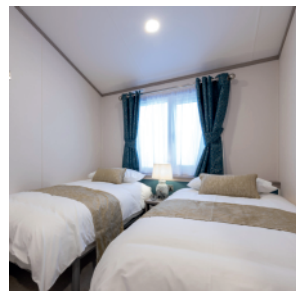

Through into the master bedroom and a super king-size bed (in two bed models), with a large striking headboard, set against a feature wall will spoil the very most discerning of guests. The second bedroom is equally as luxurious with twin 3ft beds and beautiful styling.

Master Bedroom

Super king-size bed (two-bed model only)
Large feature wall-mounted headboard
Fitted wardrobes
Two drawer bedside cabinets
Bed runner and matching cushions
Recessed dressing table
Feature wallboard, Roman Blinds, USB socket and TV Point
En-suite with shower (to two bed model)

Twin Bedroom

3ft beds to two bed model and to one twin room in three bedroom model
Fitted wardrobe and bedside table
USB socket and TV Point

Bathroom

Fully enclosed shower with sliding glass door

A place to relax...