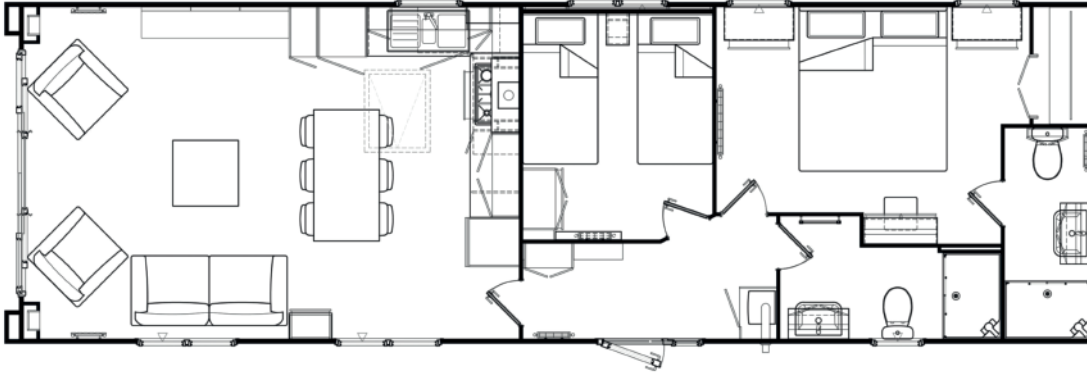

ARTISAN- LUXURY LODGE

43' x 14'
2DB